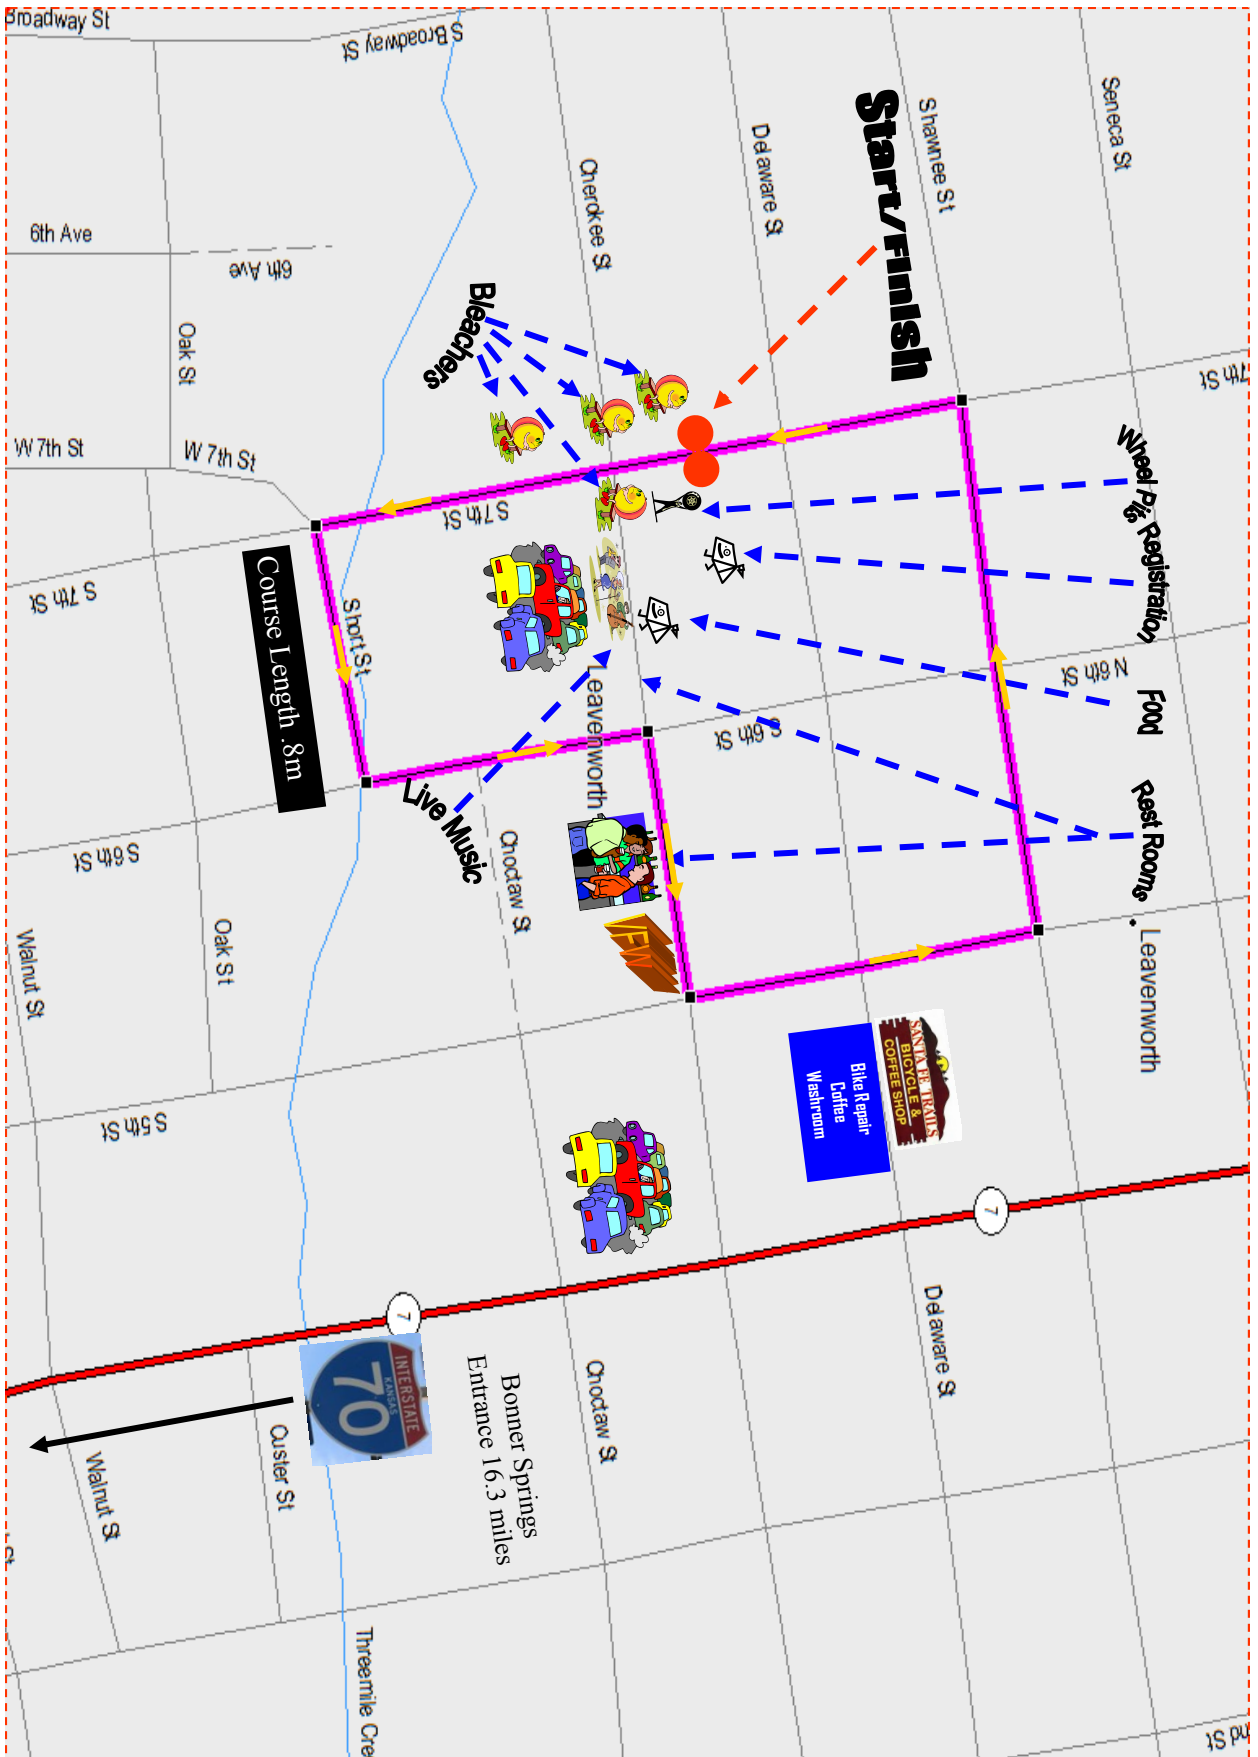

Start/Finish

Course Length 8m

Bleachers

Wheel Pk Registration

Food

Rest Rooms

Live Music

SINKER KATIE'S
BICYCLE &
COFFEE SHOP

Bike Repair
Caffeine
Washroom

Bonner Springs
Entrance 16.3 miles

7

Delaware St

Onodaw St

Ouster St

Walnut St

Threemile Creek

S Broadway St

Cherokee St

Delaware St

Shawnee St

Seneca St

6th Ave

6th Ave

Oak St

W 7th St

W 7th St

S 7th St

S 7th St

S 8th St

Walnut St

Oak St

S 5th St

7th St

N 8th St

S 6th St

Onodaw St

Leavenworth

18th St