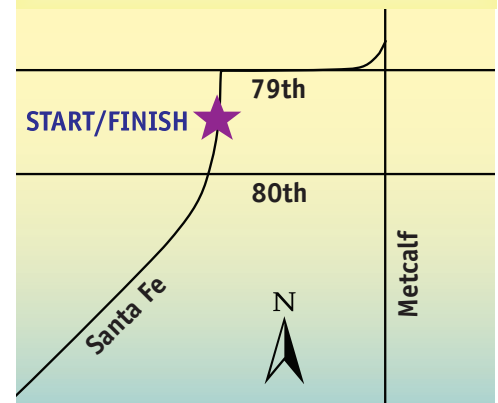

Friday, August 10th

**KANSAS CITY, KS
CRITERIUM**

Saturday, August 11th

**CLIFF DRIVE
CLASSIC**

Sunday, August 12th

**OVERLAND PARK, KS
GRAND PRIX CRITERIUM**

EVENT DETAILS

Friday, August 10th