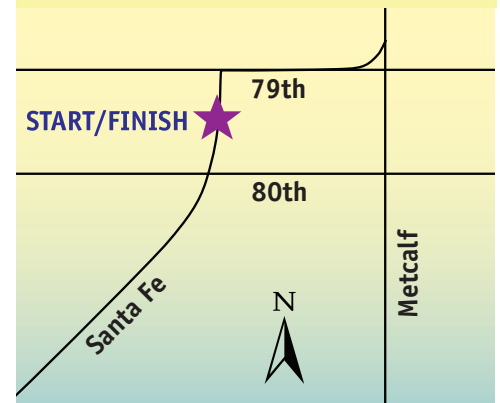

Sunday, August 10th

OVERLAND PARK, KS GRAND PRIX CRITERIUM